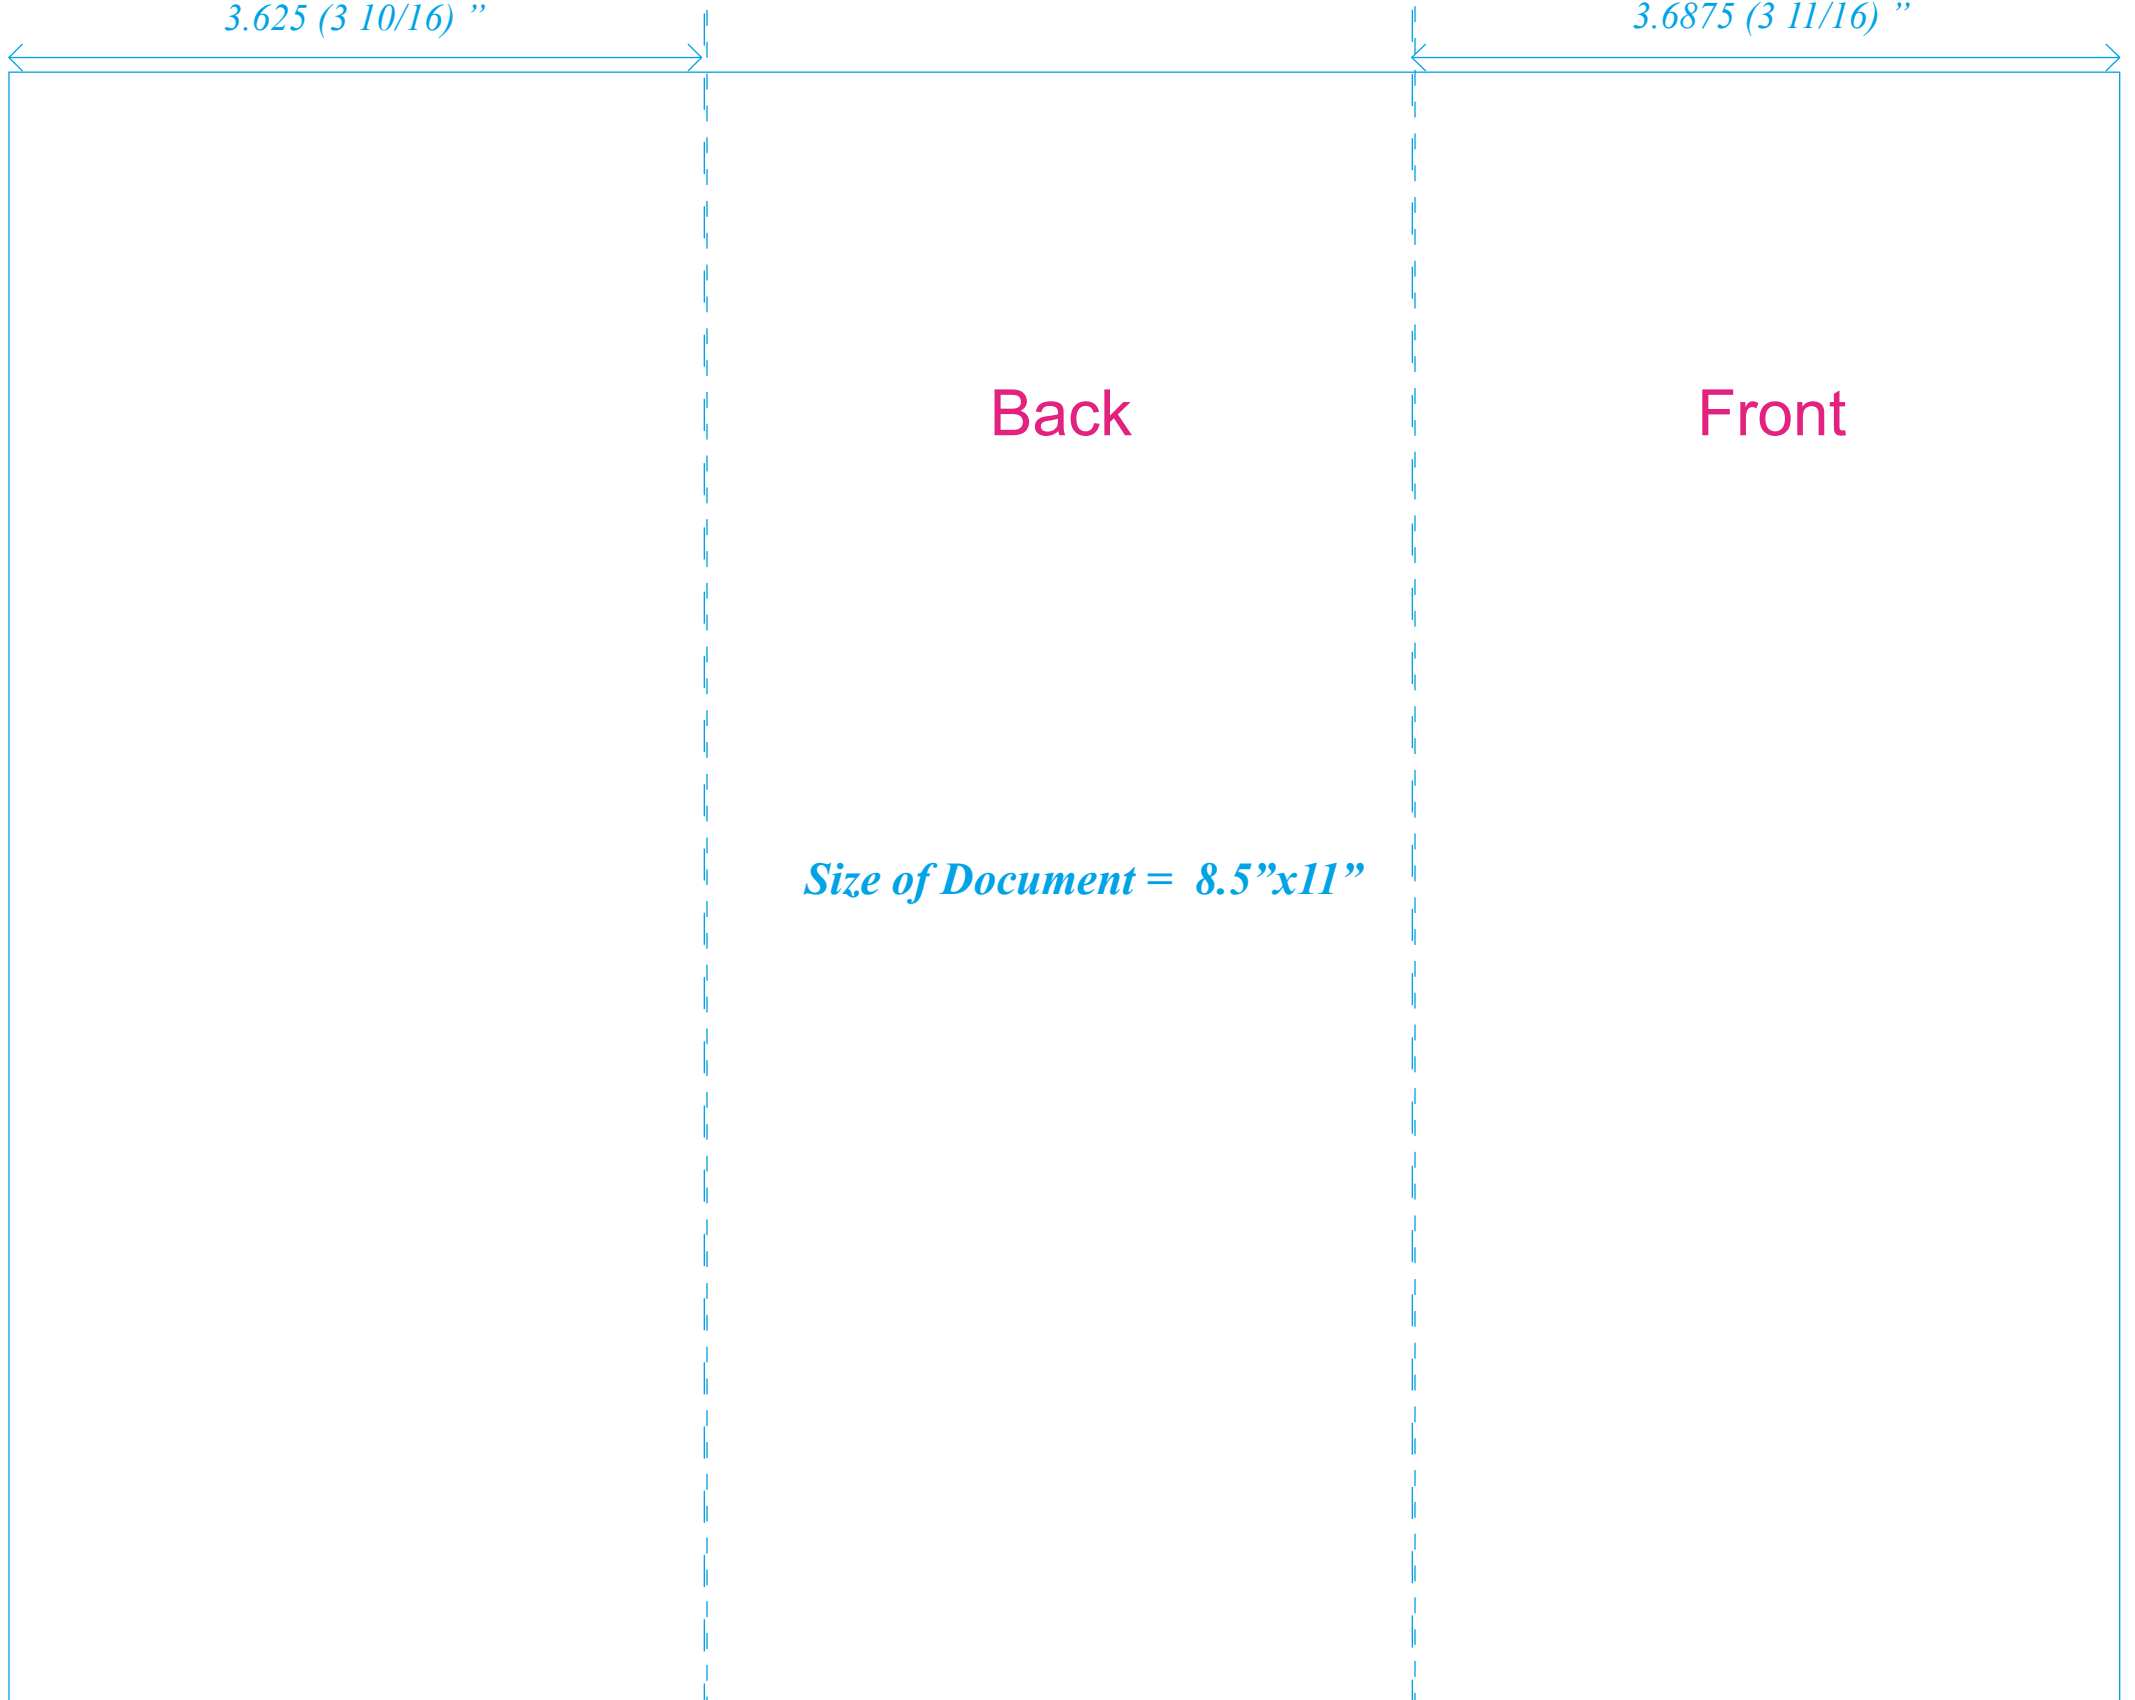

outside / front of brochure [folded size = 3.6875 (3 11/16) x 8.5]

3.625 (3 10/16) "

3.6875 (3 11/16) "

Back

Front

Size of Document = 8.5"x11"

3.625

7.3125

inside / back of brochure [folded size = 3.6875 (3 11/16) x 8.5]

3.6875 (3 11/16) "

3.625 (3 10/16) "

Size of Document = 8.5"x11"

3.6875

7.375